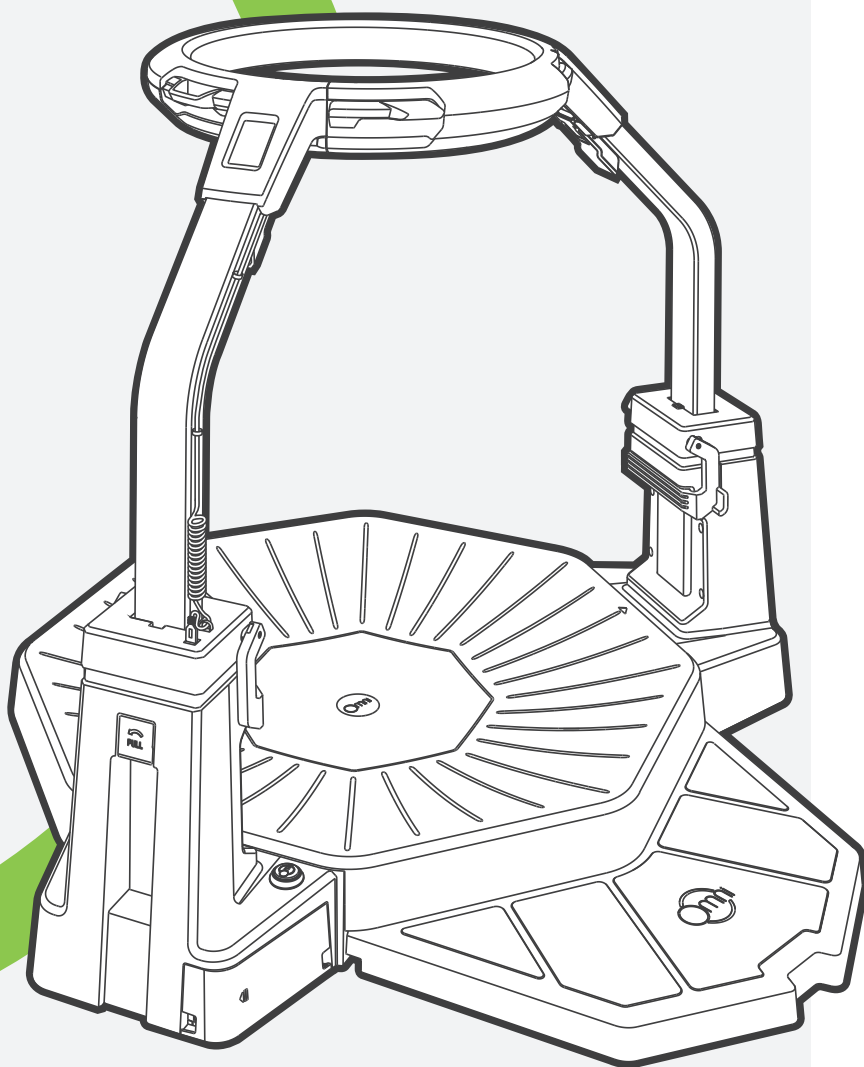

VIRTUIX OMNI OWNER'S MANUAL

Product may vary slightly from pictured.

FCC ID: 2AHFN-OMNIV001
2AHFN-PODV001
IC: 21168-OMNIV001
21168-PODV001

Federal Commission (FCC) statement (USA)

This device meets the FCC requirements for RF exposure in public or uncontrolled environments. This device complies with FCC part 15 FCC Rules. Operation is subject to the following two conditions: 1. This device may not cause harmful interference and 2. This device must accept any interference received, including interference that may cause undesired operation.