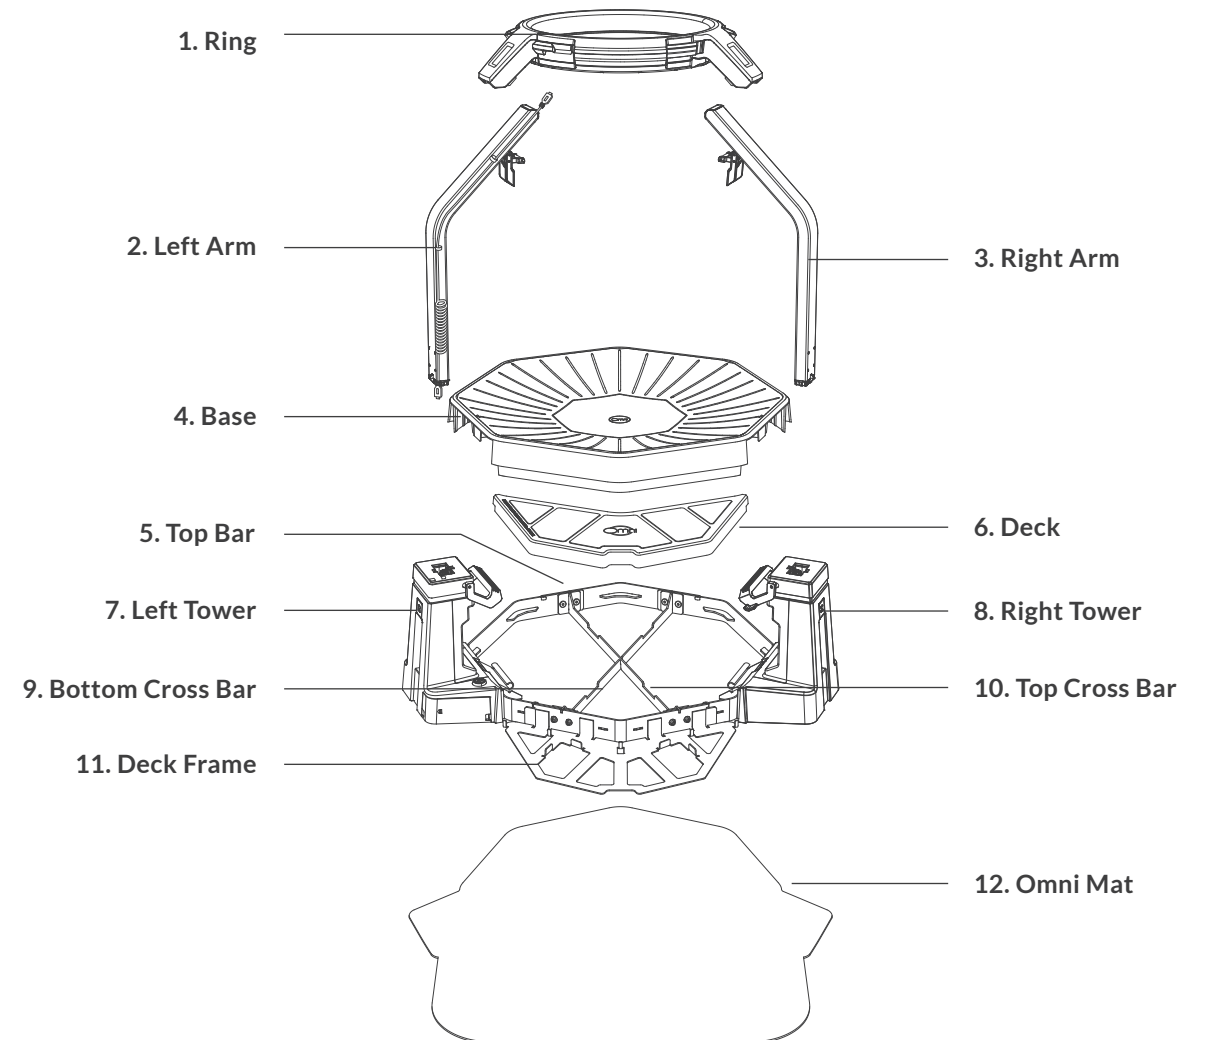

The Big Omni Package Includes The Following Omni Components:

! WARNING

To avoid risk of injury or damage, please read and follow all safety, assembly and operational instructions, and observe the usage and conditioning guidelines before using the Virtuix Omni products.