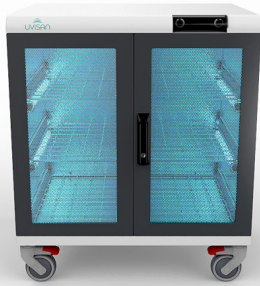

VRProM UV-C medium disinfection, storage and charging cabinet

www.uvisan.com

The VRProM disinfects up to 27 VR headsets with controllers, killing up to 99.999% of viruses, bacteria, moulds and spores without liquids, heat, chemicals or residue in just two minutes. 36 on-board fast USB charging ports mean headsets are always ready to go, and secure locking doors keep headsets and other shared electronic devices safe. Unprecedented UV-C coverage from patent-pending internal TsUVnami™ architecture, ultra-powerful 6 x 15w UV-C sources and programmable smart control.

Dimensions	W 750mm/ 29.5" D 630mm / 24.8" H 860mm / 33.9"
Shelf Size	W 600mm/ 23.6" D 550mm / 21.7" H 180mm / 7.0"
Max Capacity VR Headsets (Quest 2)	27 (fabric headband) 18 (rigid headband)
Max Capacity Laptops (13")	12
Max Capacity Tablets	60
Fast Charge USB Ports	36
Doors	1 x double sided doors on front of cabinet
Weight	56kg / 124lbs
Charging Port	36 x USB charging ports 5V, 2.1A DC
Charging Protection	Leakage and short circuit protection module, over-charging protection
Power System	INPUT: AC100-240V 50/60HZ (Based on different country standard)
Rated Power	200W
UV-C Disinfection	6 x 254nm, low pressure UVC bulbs
Power of UV-C Lamp	15W
Programmable Timer	Yes - via smart controller unit menu or remote using Uvisan app
Cooling and Ventilation	Passive venting
Mobility	Four universal easy ride large casters, two with locking functions
Security	3-point mechanism with locking in front doors